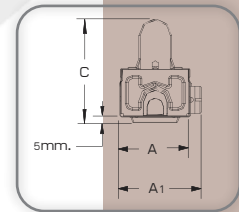

Channel Fitting with Mattal Reflector

MODEL : MCF140

SPECIFICATION

- Housing :** Steel sheet thickness of 0.5-0.8 mm. And all metal parts are rust-proofed after fabrication to prevent any corrosion (zinc phosphate) and finished with high-grade epoxy polyester powder coating.
- Cover :** Steel sheet thickness of 0.5-0.8 mm. And all metal parts are rust-proofed after fabrication to prevent any corrosion (zinc phosphate) and finished with high-grade epoxy polyester powder coating.
- Lamp holder :** Rotary lock (G13) lamp holder certified by TISNO.344-2549.
- Starter holder :** Rotary lock certified by TIS NO.344-2549.
- Wire :** Thw size 1.0 sqmm. 70°c-105°c certified by TIS. NO. 11-2553

TIS.902-2(1)-2557

TIS.1955-2551

ISO 9001

ISO 14001

DESCRIPTION

| MODEL | POWER | DIMENSION (mm.) | | | | | | Note : Subject +/- 2 mm. Hanging Hold (mm.) |
|--------|-------------|-----------------|------|----|----|----|----|--|
| | | A | B | C | A1 | B1 | C1 | |
| MCF140 | 1 x 36w. T8 | 52 | 1223 | 80 | 63 | | | 484 |